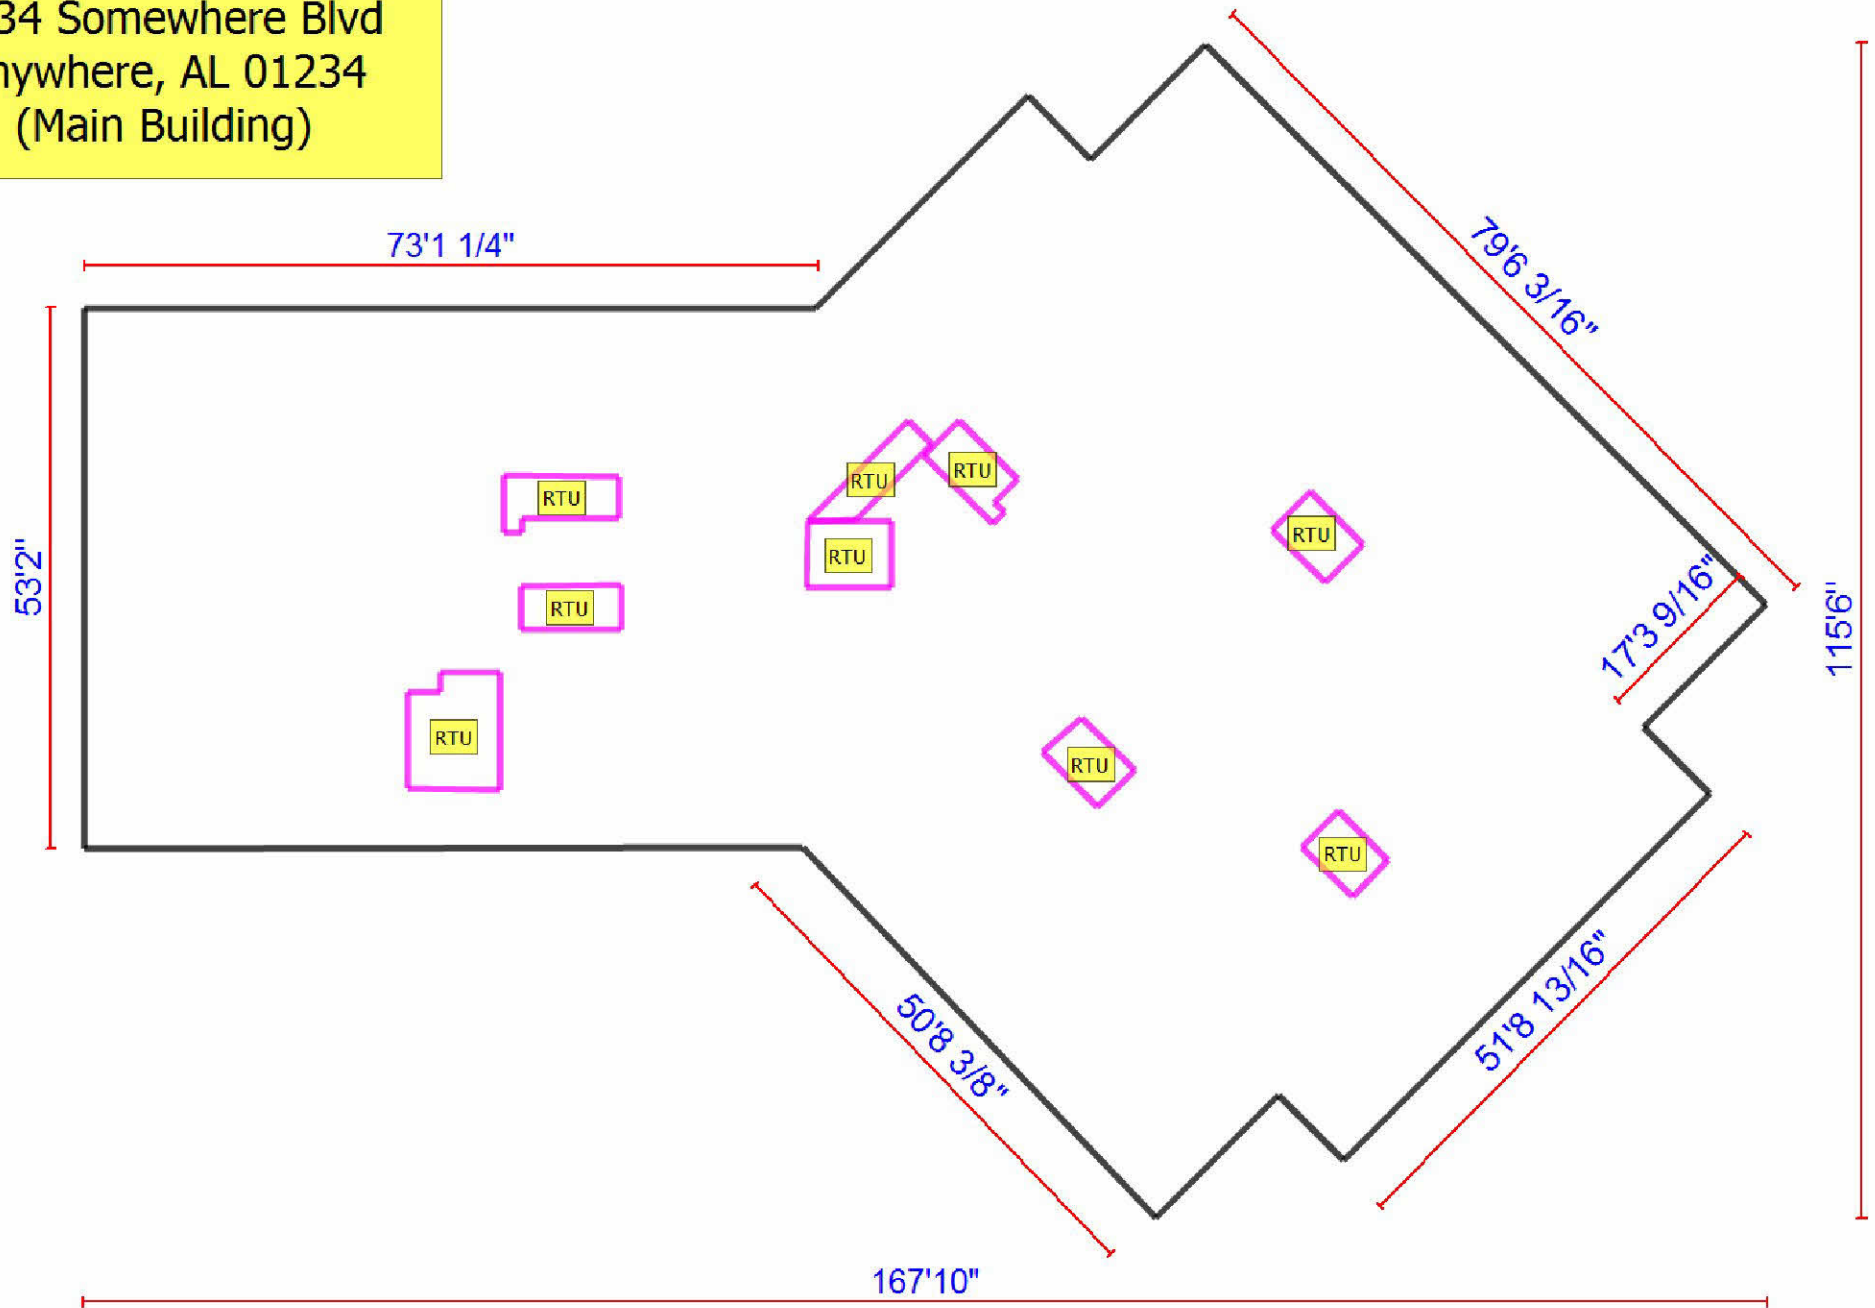

**Sample Commercial Roof
1234 Somewhere Blvd
Anywhere, AL 01234
"Main Building"**

Item	Total	Units	
PERIMETER	484.86	FT	
RTU FLASHING	270.66	FT	
ROOF AREA	10,987.65	SQ FT	
SQUARES	109.88	SQ	
RECOMMENDED WASTE 15%	16.48	SQ	
TOTAL	126.36	SQ	

Sample Commercial Roof
1234 Somewhere Blvd
Anywhere, AL 01234
(Main Building)

Sample Commercial Roof
1234 Somewhere Blvd
Anywhere, AL 01234
(Main Building)

Sample Commercial Roof
1234 Somewhere Blvd
Anywhere, AL
01234(Main Building)