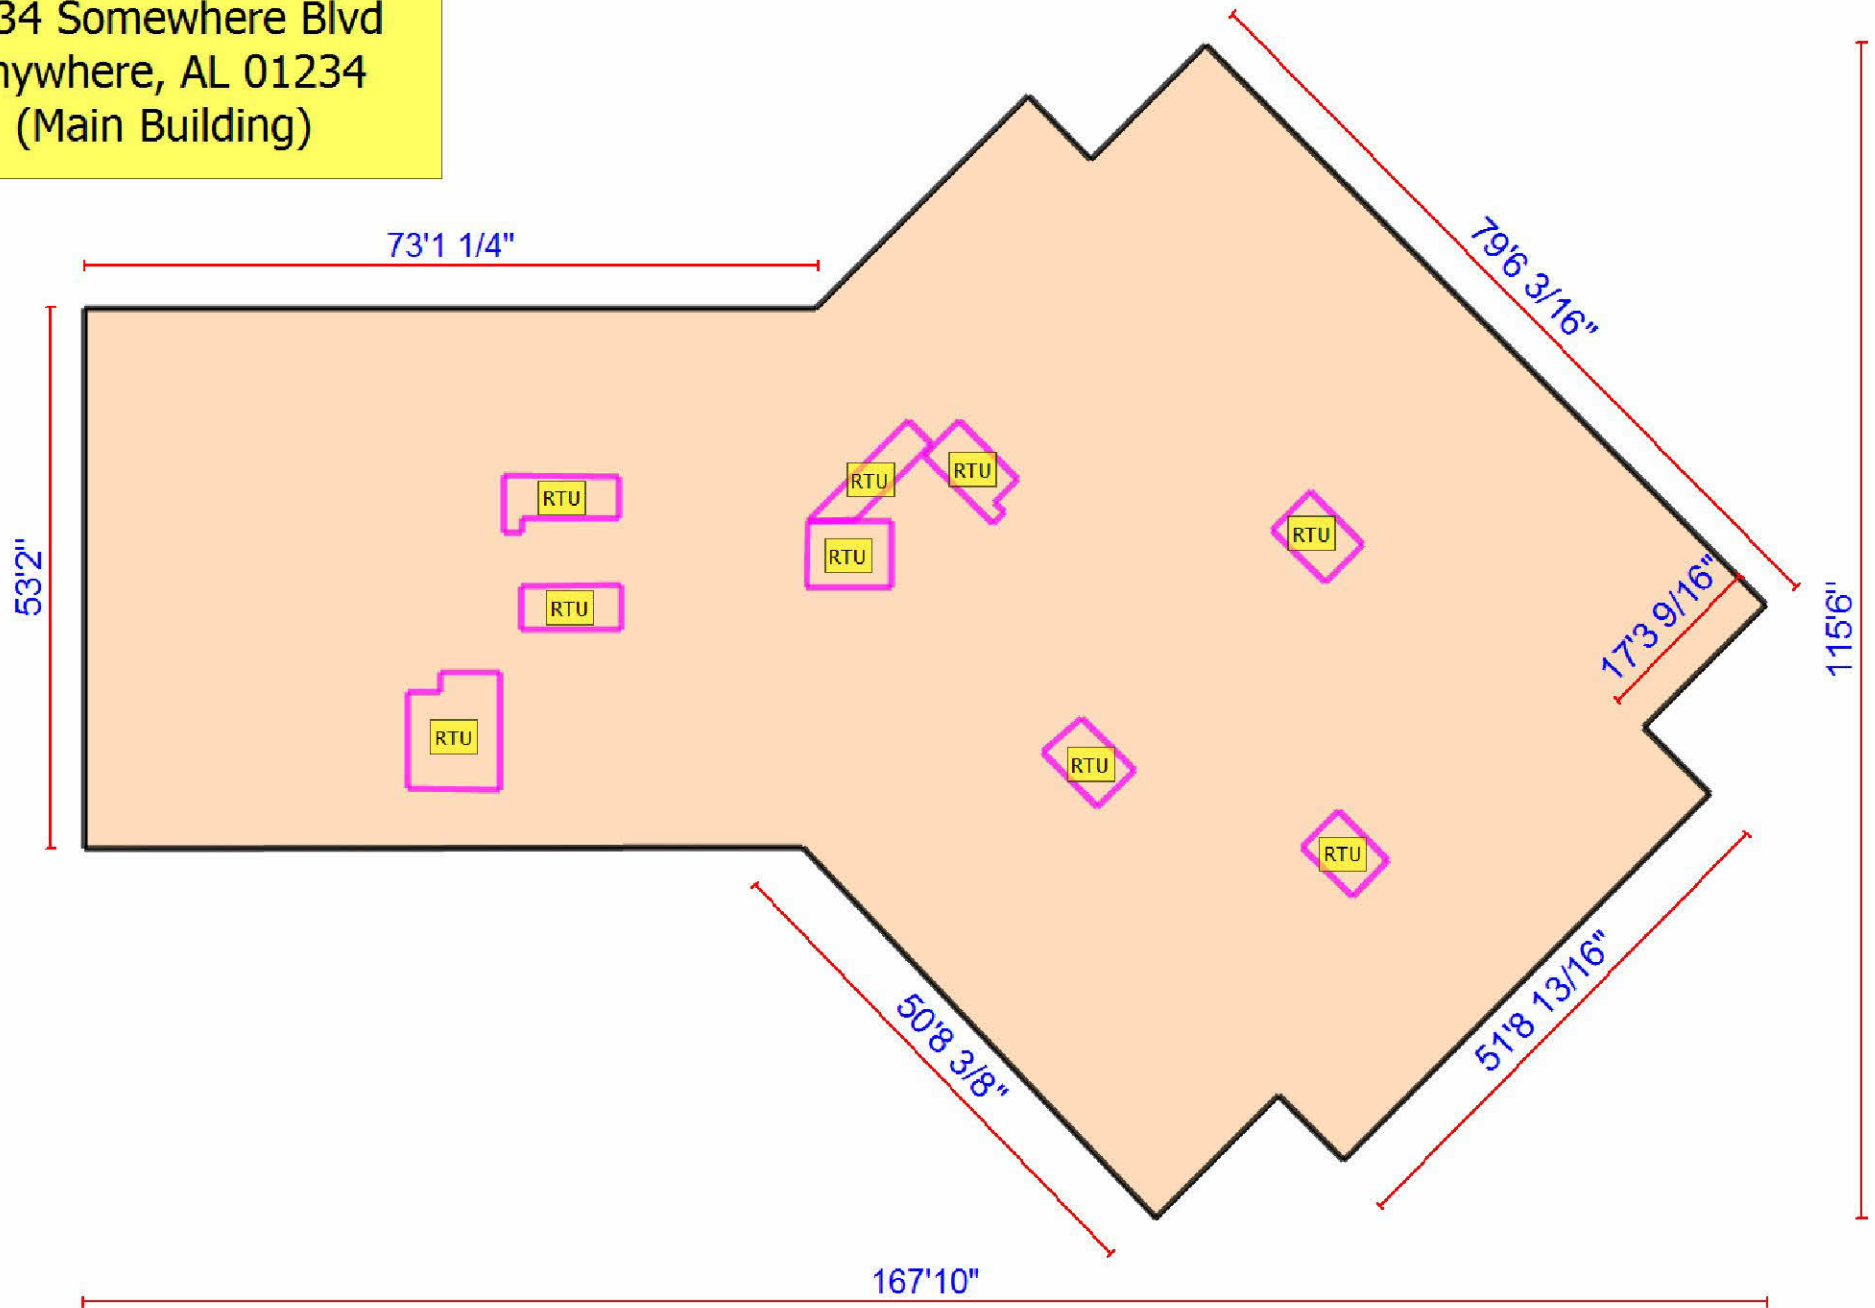

**Sample Commercial Roof
1234 Somewhere Blvd
Anywhere, AL 01234
"Main Building"**

Item	Total	Units	
PERIMETER	484.86	FT	
RTU FLASHING	270.66	FT	
ROOF AREA	10,987.65	SQ FT	
SQUARES	109.88	SQ	
RECOMMENDED WASTE 15%	16.48	SQ	
TOTAL	126.36	SQ	

Sample Commercial Roof
1234 Somewhere Blvd
Anywhere, AL 01234
(Main Building)

Sample Commercial Roof
1234 Somewhere Blvd
Anywhere, AL 01234
(Main Building)

Sample Commercial Roof
1234 Somewhere Blvd
Anywhere, AL
01234(Main Building)